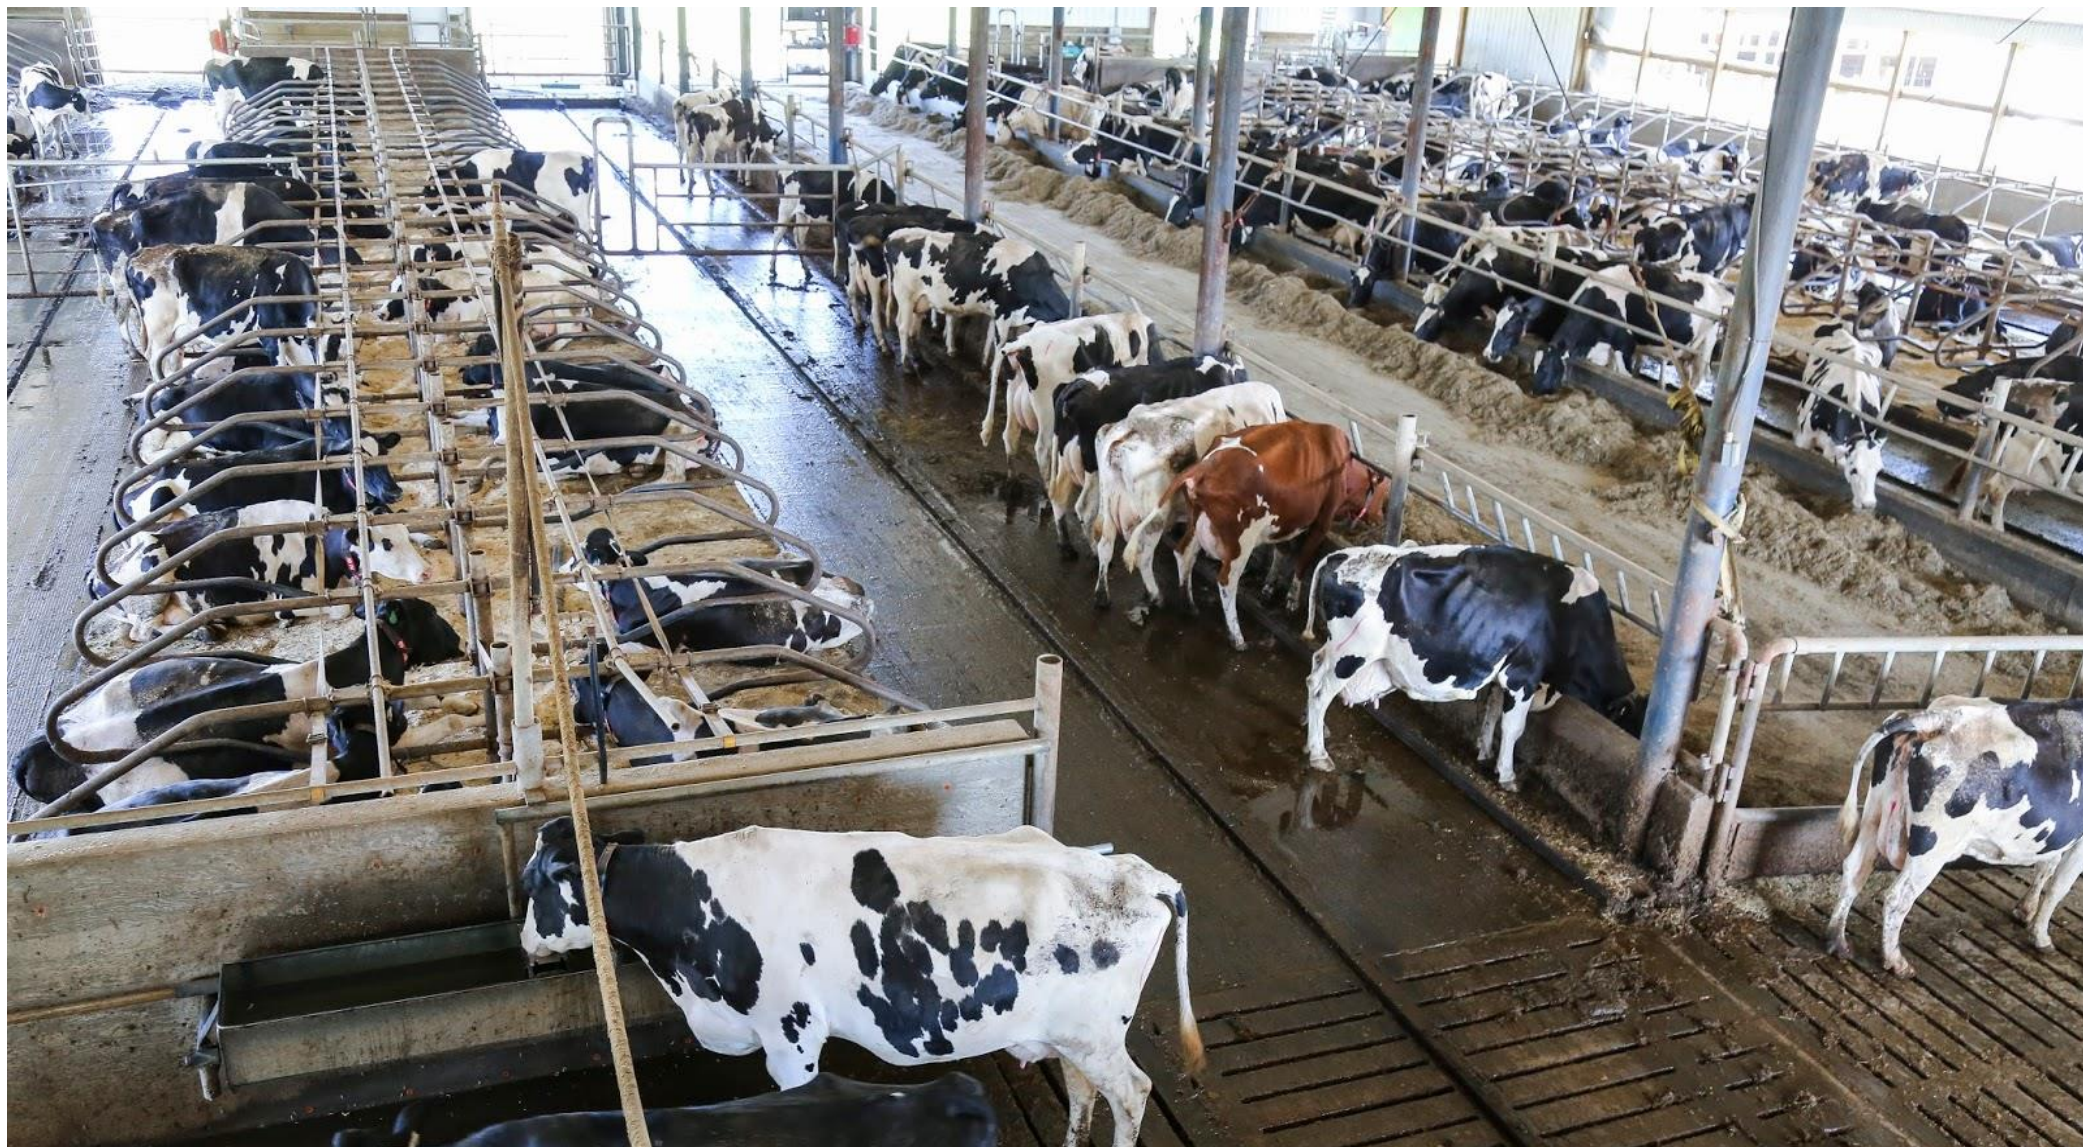

Ako spraviť kravu šťastnou?